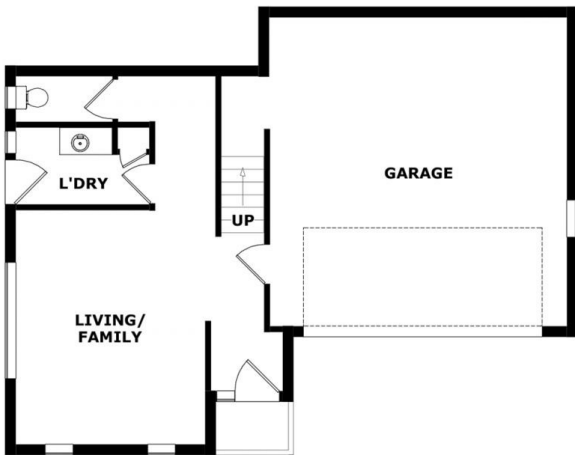

Offering a cleverly designed floor plan that delivers multiple living areas over two comfortable levels, the home rests on the high side of the street and has been positioned to capture sweeping leafy district views.

Upstairs and at the heart of the home is an open plan lounge, dining and kitchen area opening out to two covered outdoor entertaining areas - perfect spots for entertaining or to sit and unwind. Four bedrooms, including a generous ensuited master suite positioned away from the main living

**Land Size** : 840 sqm

**View** : <https://www.bowtellwoodhall.com.au/sale/ql/city-north/everton-hills/residential/house/7444161>

**Torstein Woodhall**  
07 3355 7746

FIRST FLOOR

GROUND FLOOR

Copyright © www.primepixels.com.au

Whilst every attempt has been made to ensure the accuracy of the floor plans contained here, measurements of doors, windows, rooms and any other items are approximate and no responsibility is taken for any error, omission or misstatement. These plans are for representation purposes only.