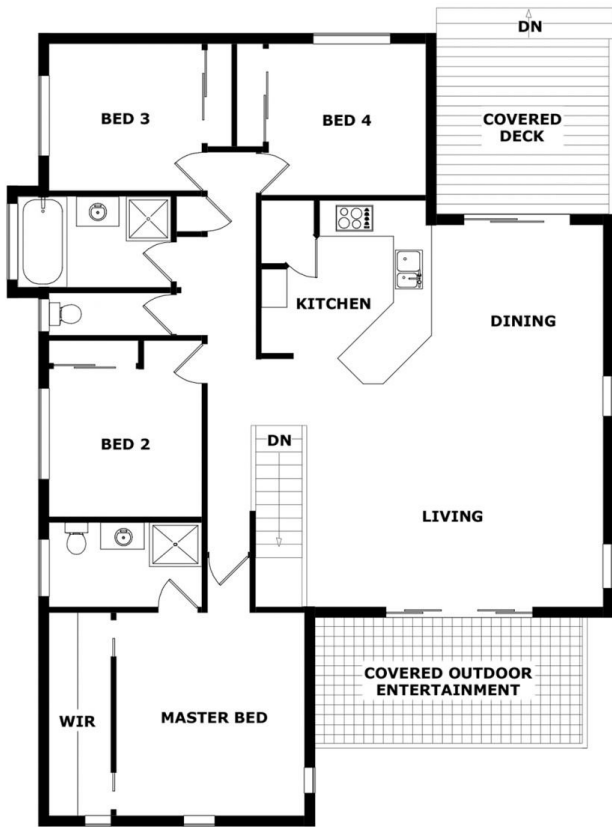

FIRST FLOOR