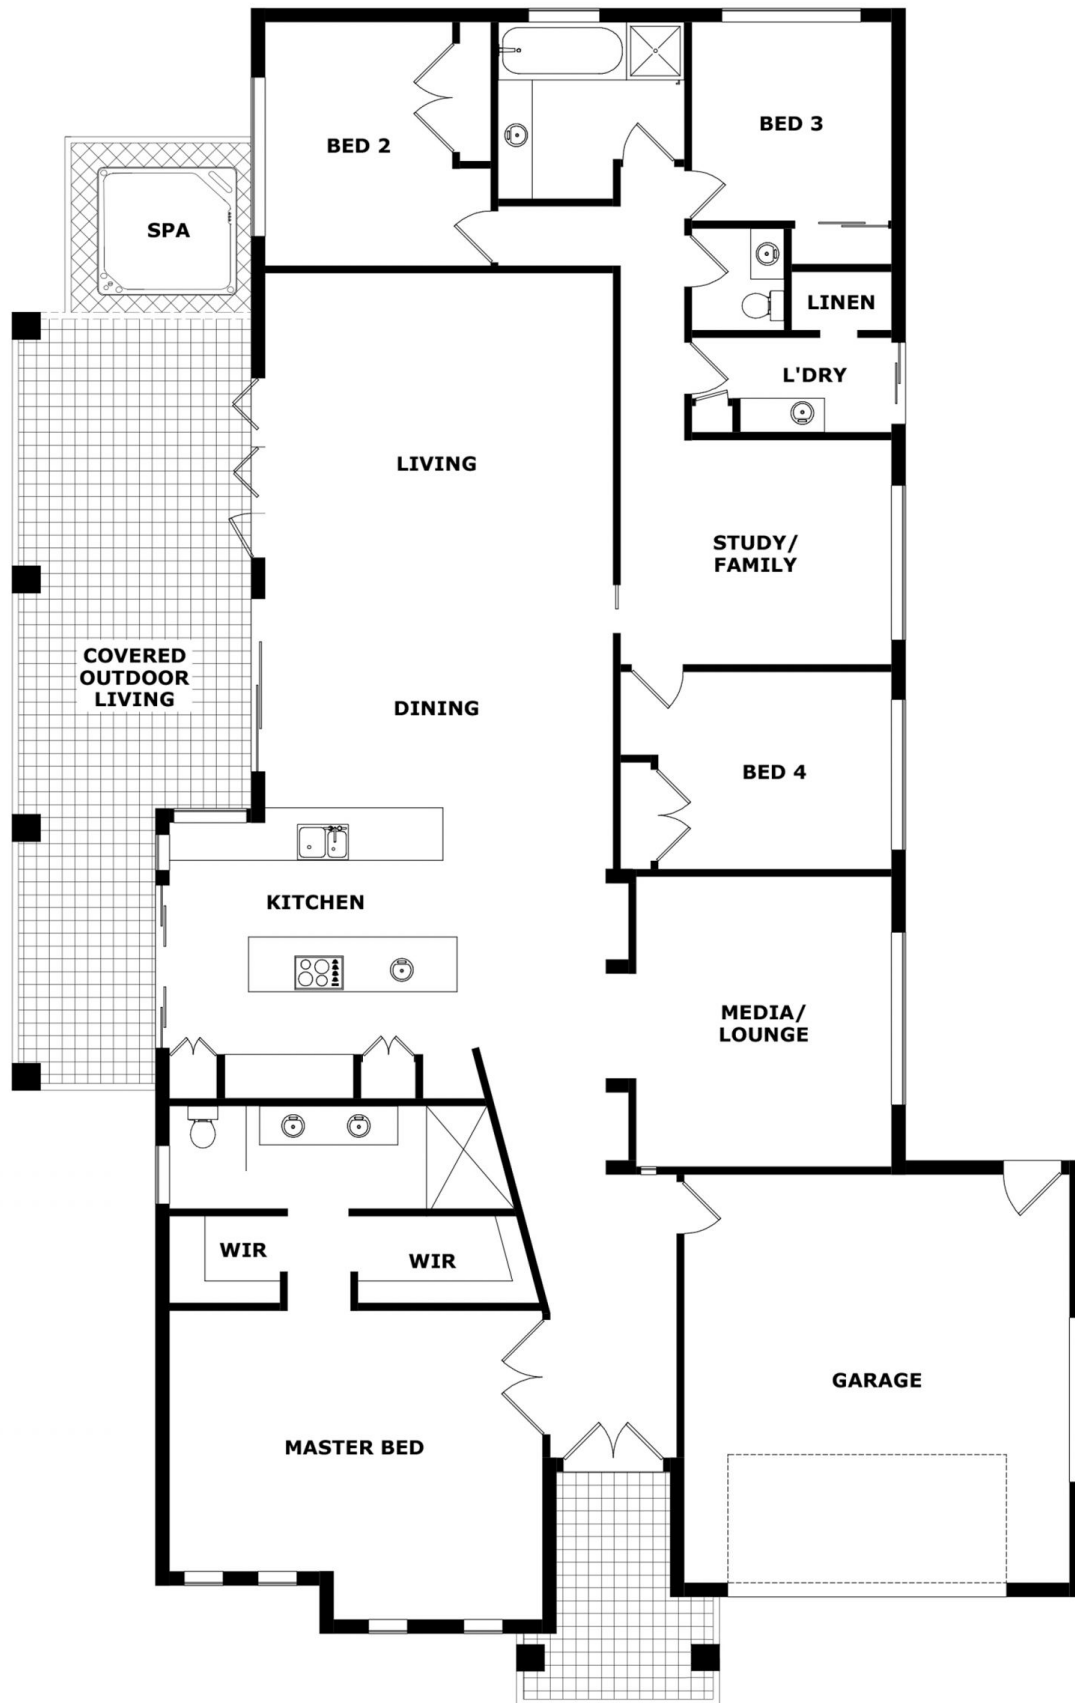

3 Relf Court EVERTON HILLS QLD

4 2 2

Presenting 3 Relf Court, Everton Hills.

Offered for sale for the first time since built new and positioned in a peaceful enclave of contemporary homes, number 3 presents the dream package you've been searching for.

Cleverly incorporating multiple living areas over a relaxed, sprawling single level of over 320m²* under roof, the home offers space and comfort for the whole family.

At the heart of the home is an open plan lounge/living, dining and kitchen - all generously proportioned and enhanced by high ceilings, crisp detailing and contemporary finishes.

Copyright © www.primepixels.com.au

Whilst every attempt has been made to ensure the accuracy of the floor plans contained here, measurements of doors, windows, rooms and any other items are approximate and no responsibility is taken for any error, omission or misstatement. These plans are for representation purposes only.